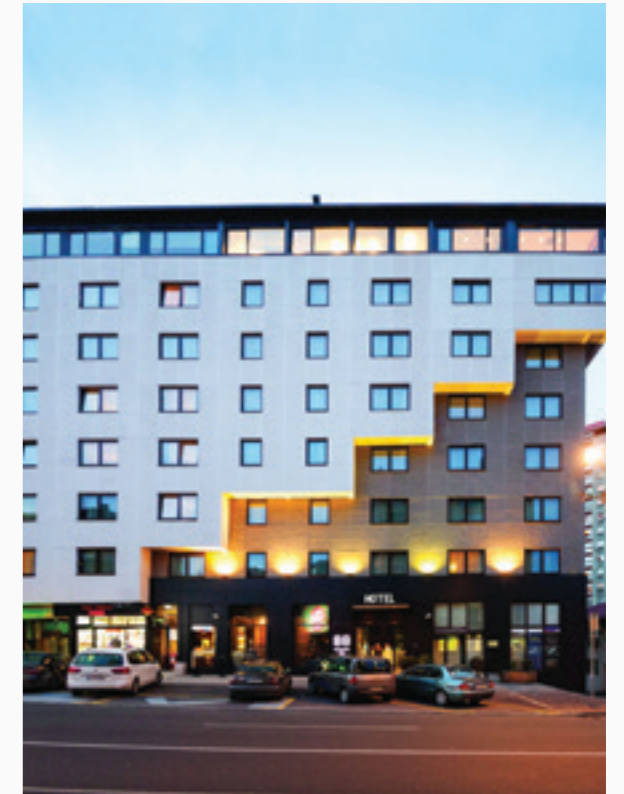

Belgrade

Belgrade

Belgrade

HOTEL — BELGRADE — SERBIA

HOTEL 88 ROOMS

Located close to the Old town of Belgrade with easy access to the business area of the city. Rooms feature a design based on the Feng shui principles. A perfect base for both business and leisure stays in Belgrade.