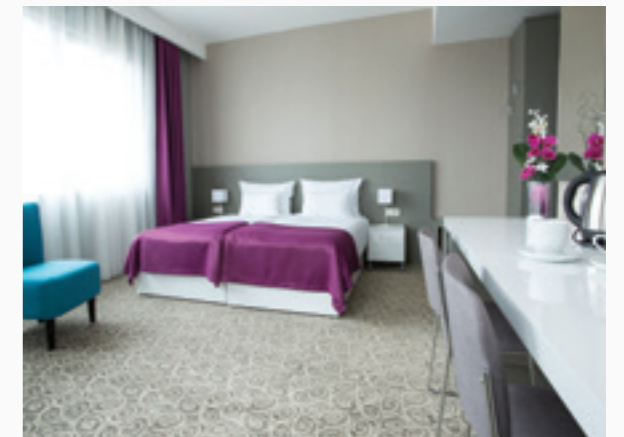

HOTEL 88 ROOMS

Located close to the Old town of Belgrade with easy access to the business area of the city. Rooms feature a design based on the Feng shui principles. A perfect base for both business and leisure stays in Belgrade.

Das Hotel liegt in der Nähe der Altstadt von Belgrad und bietet schnellen Zugang zu den Geschäftsvierteln der Stadt. Die Zimmer sind nach Feng-Shui-Prinzipien gestaltet. Ein perfekter Ausgangspunkt für Geschäfts- und Urlaubsaufenthalte in Belgrad.