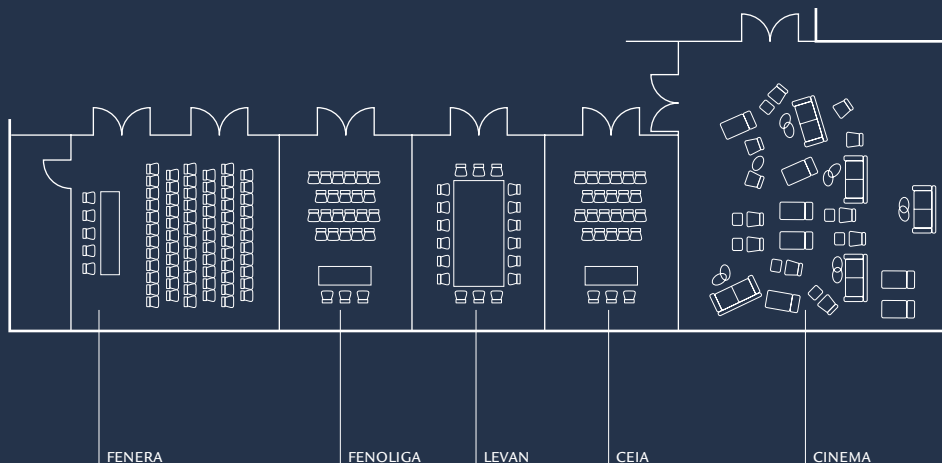

MEZZANINE

Connect with us online

parkplaza.com

[#parkplaza](https://twitter.com/parkplaza)