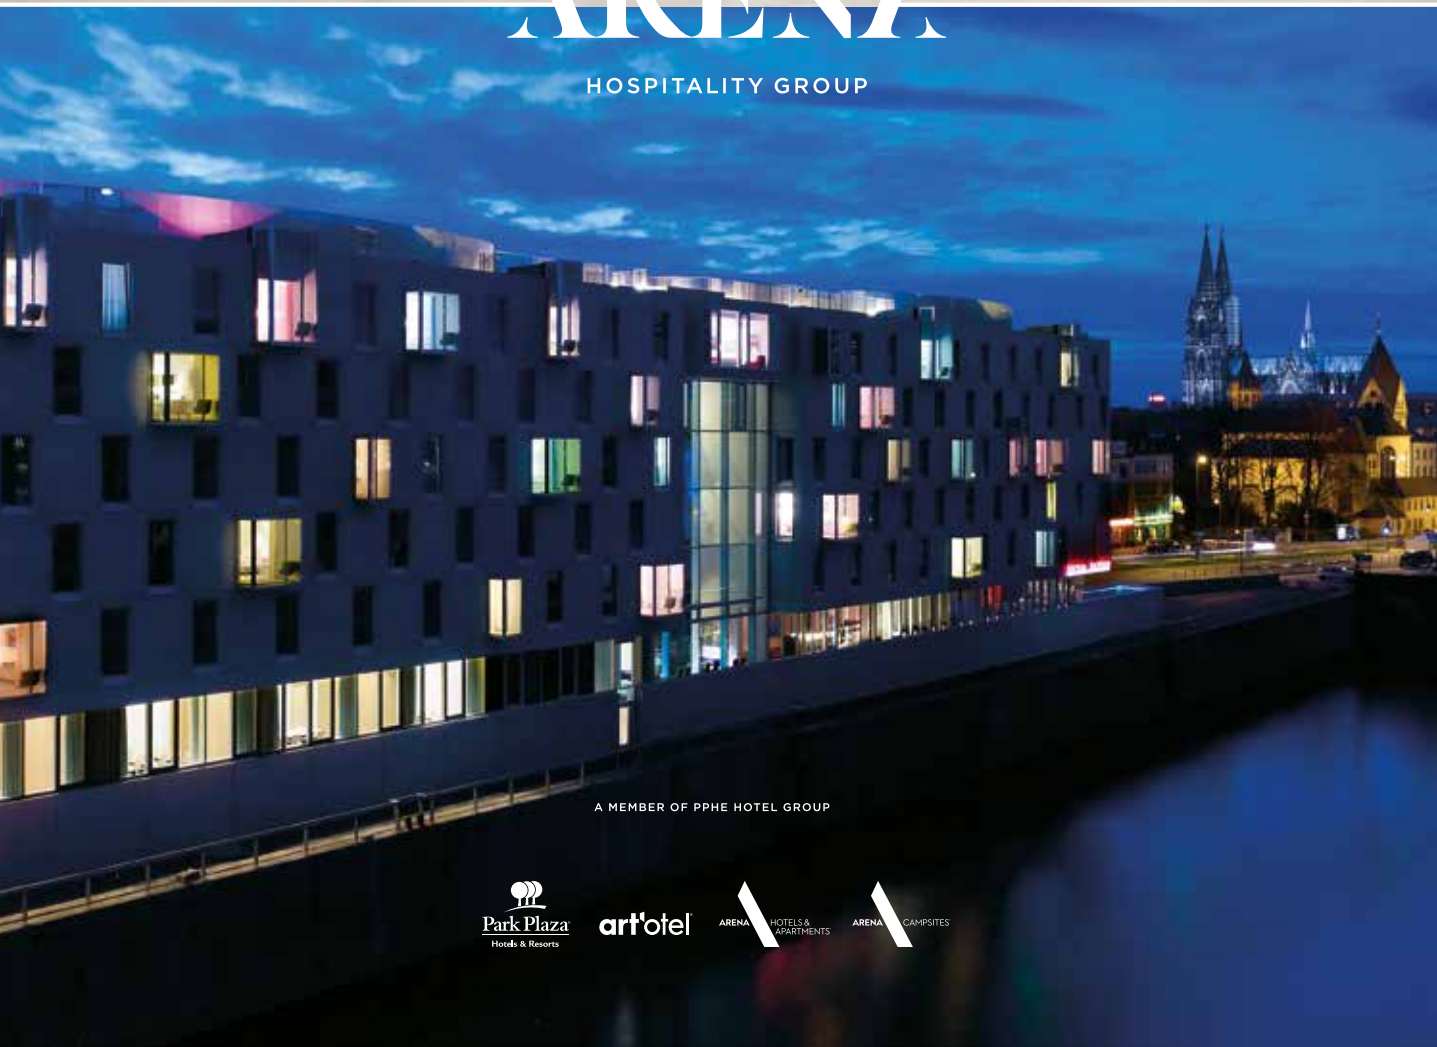

ARENA

HOSPITALITY GROUP

A MEMBER OF PPHE HOTEL GROUP

artotel